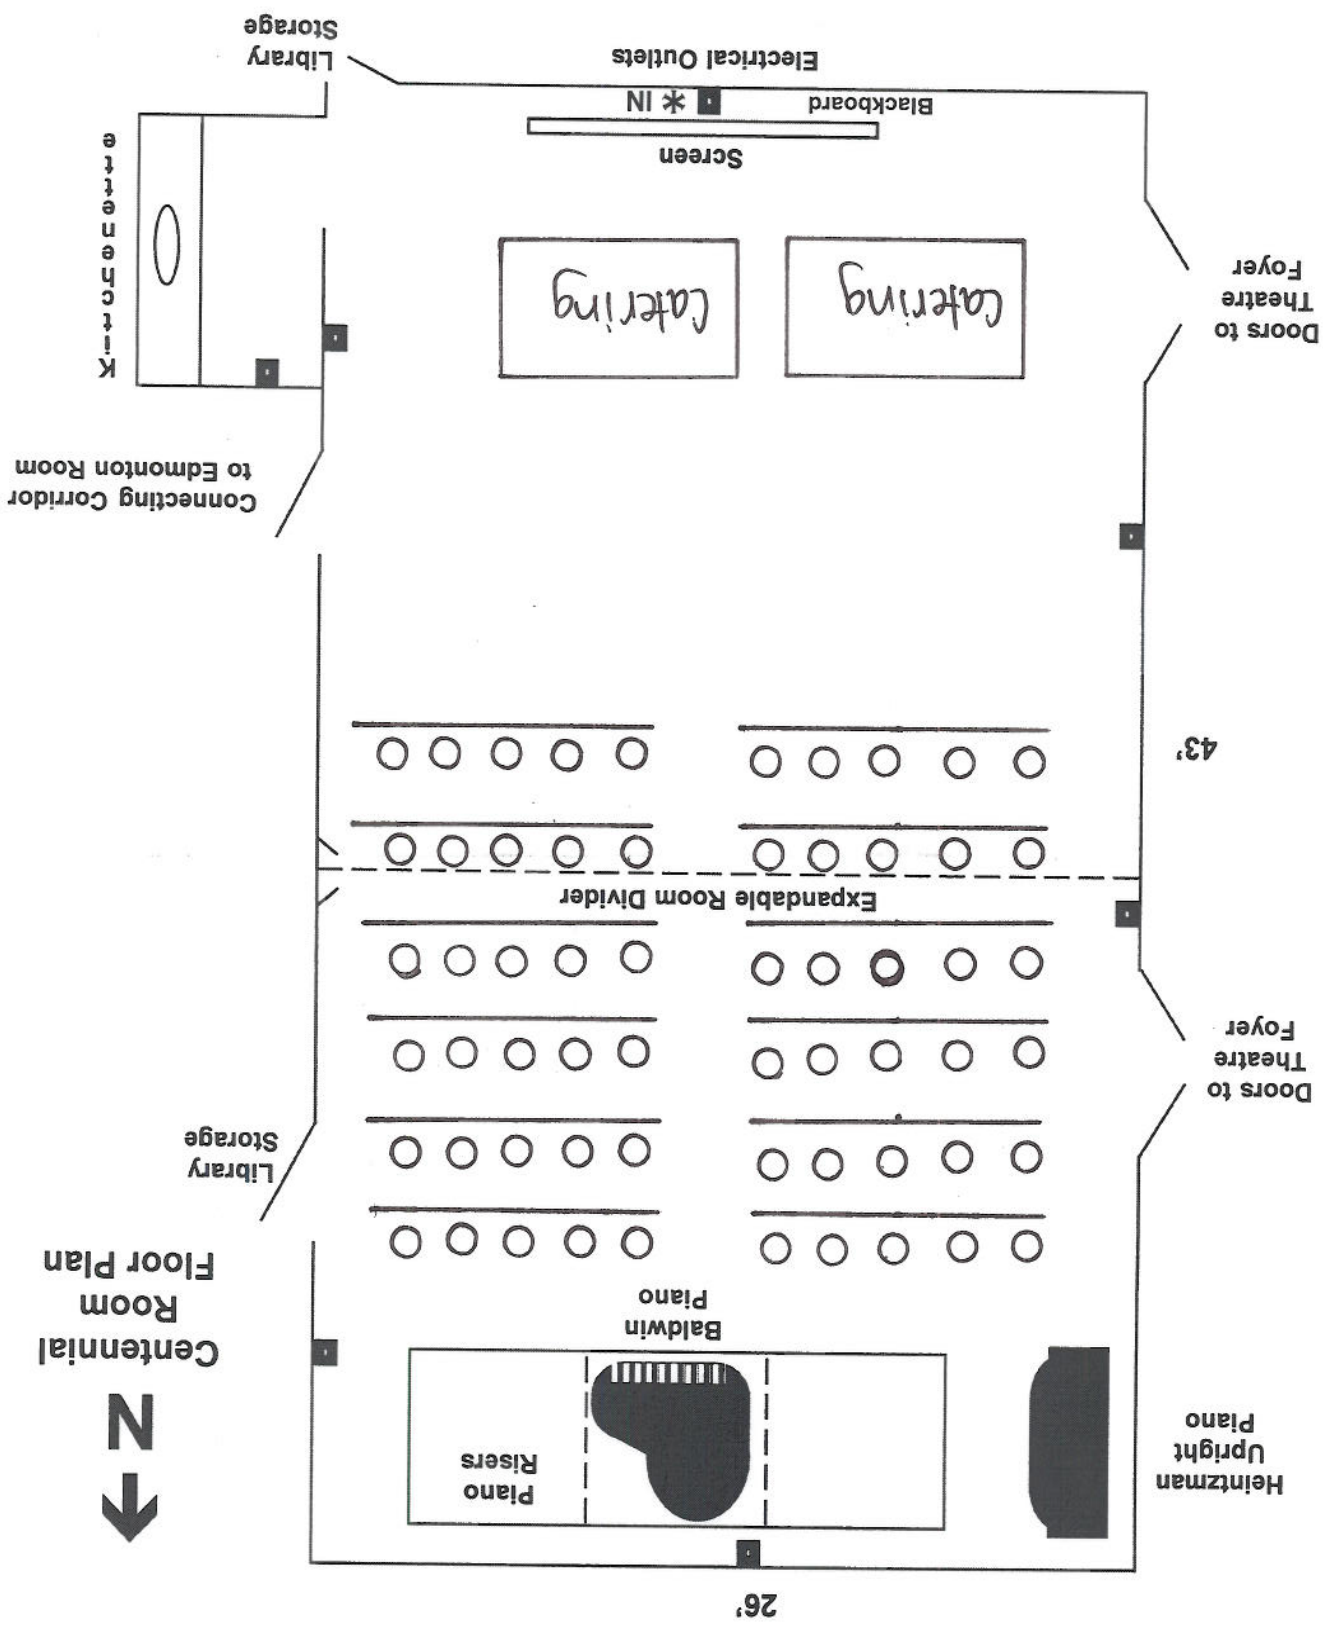

Piano Recital
 Theatre Style
 Maximum 60 people

Centennial
 Room
 Floor Plan